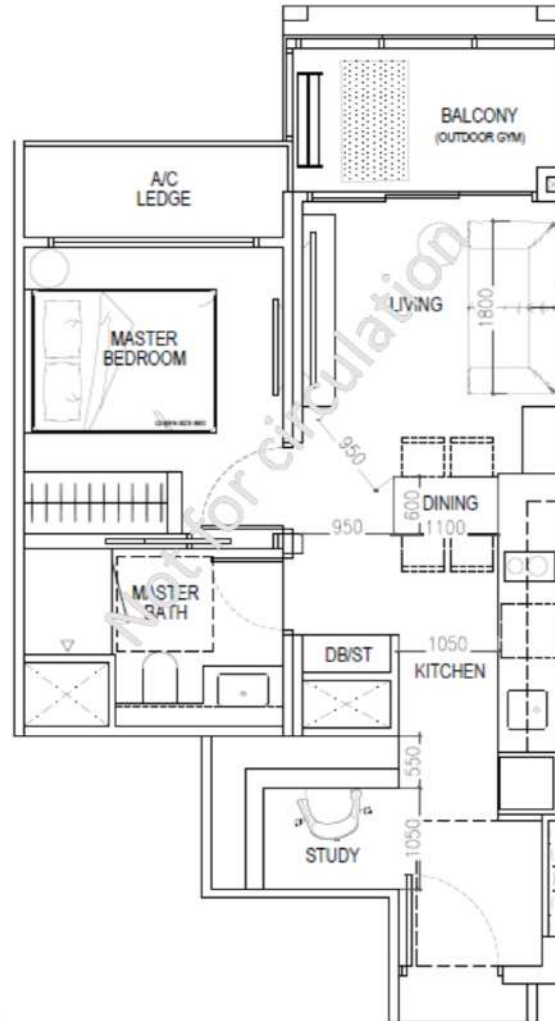

SHOWFLAT LAYOUT

(1-BEDROOM+STUDY)

T PLAN

Type A3S(b)
1-Bedroom+Study
Approx. 490 sq ft*

*FOR ILLUSTRATIVE PURPOSES ONLY. NOT DRAWN TO SCALE