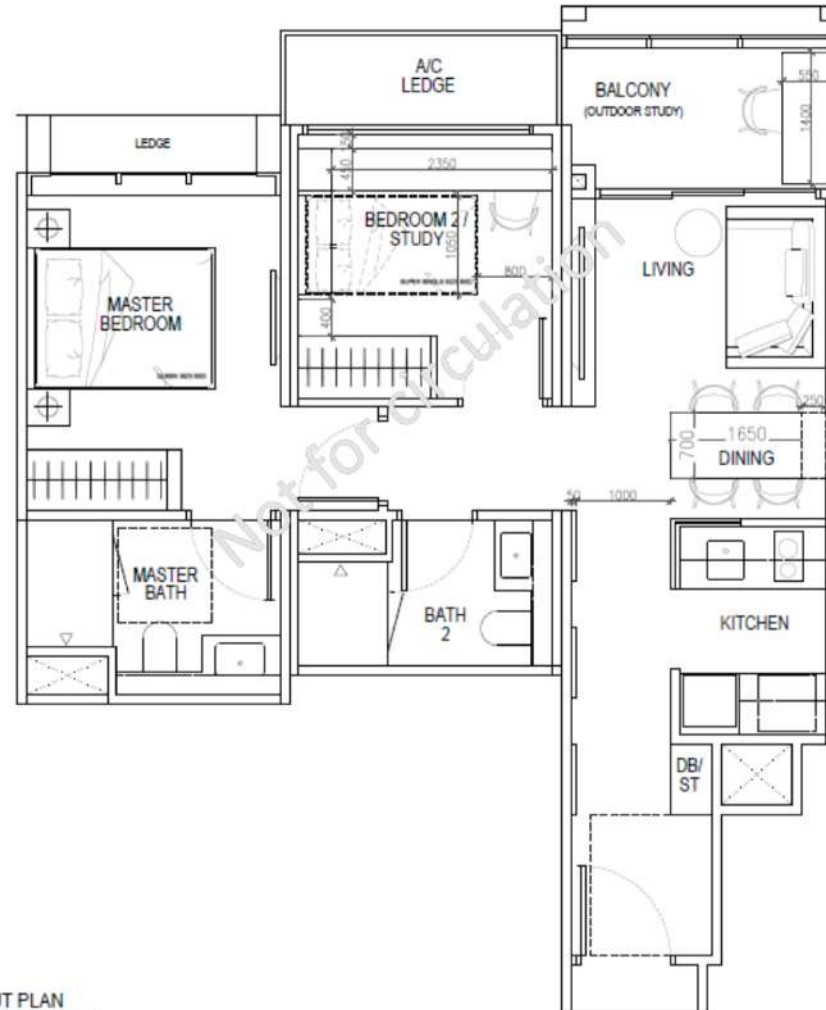

SHOWFLAT LAYOUT

(2-BEDROOM PREMIUM)

OUT PLAN

Type B5(b)
2-Bedroom Premium
Approx. 650 sq ft*

*FOR ILLUSTRATIVE PURPOSES ONLY. NOT DRAWN TO SCALE